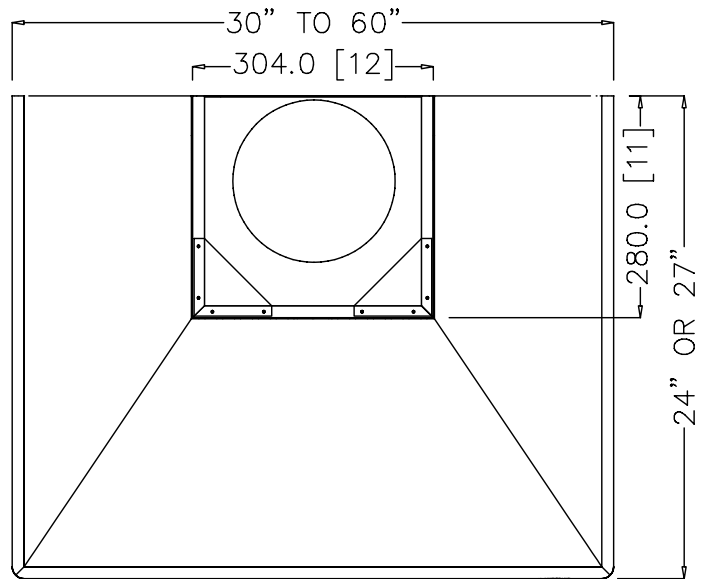

## WM TACONIC

ISO VIEW

FRONT VIEW

SIDE VIEW

TOP VIEW