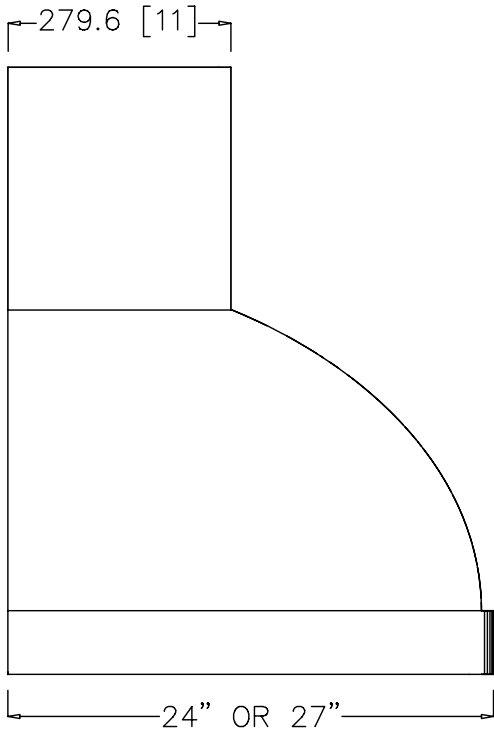

## WM TACONIC

ISO VIEW

FRONT VIEW

SIDE VIEW

TOP VIEW