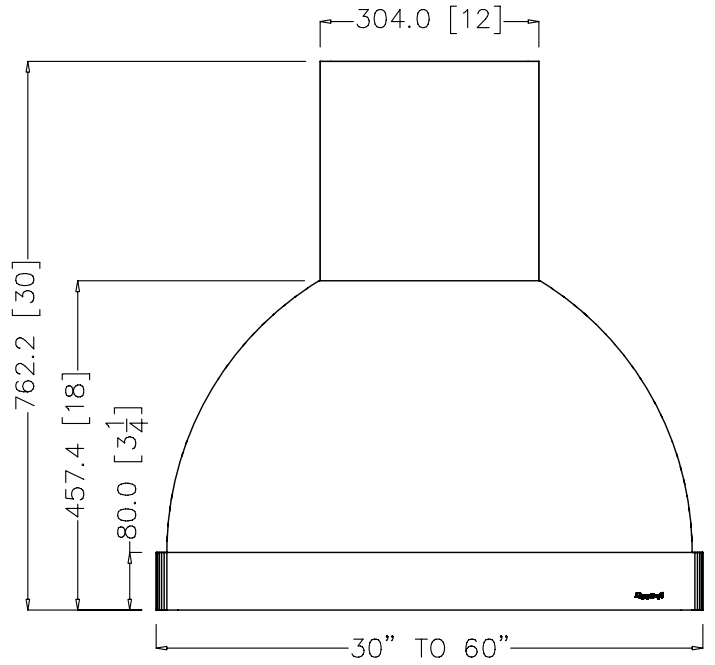

## WM TACONIC

ISO VIEW

FRONT VIEW

SIDE VIEW

TOP VIEW