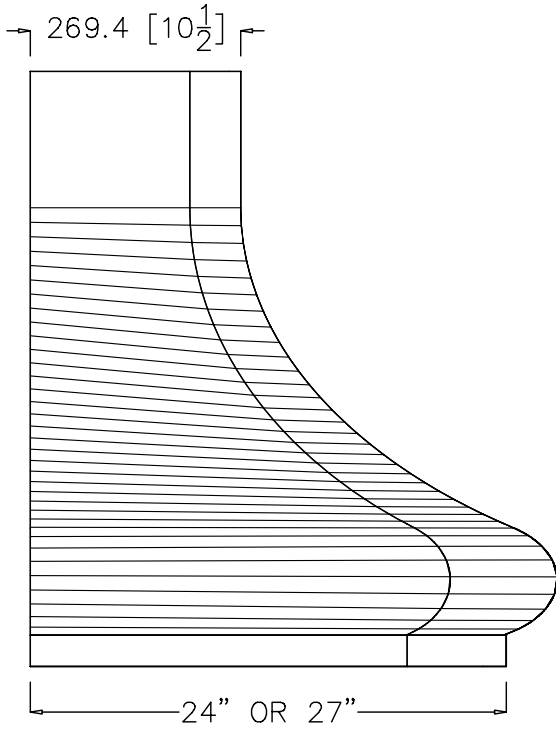

WM ROCOCO

ISO VIEW

FRONT VIEW

SIDE VIEW

TOP VIEW