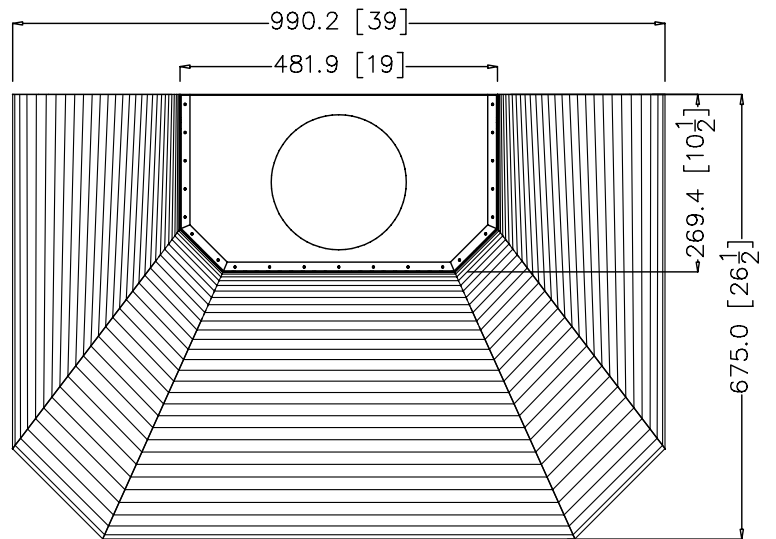

WM ROCOCO

ISO VIEW

FRONT VIEW

SIDE VIEW

TOP VIEW