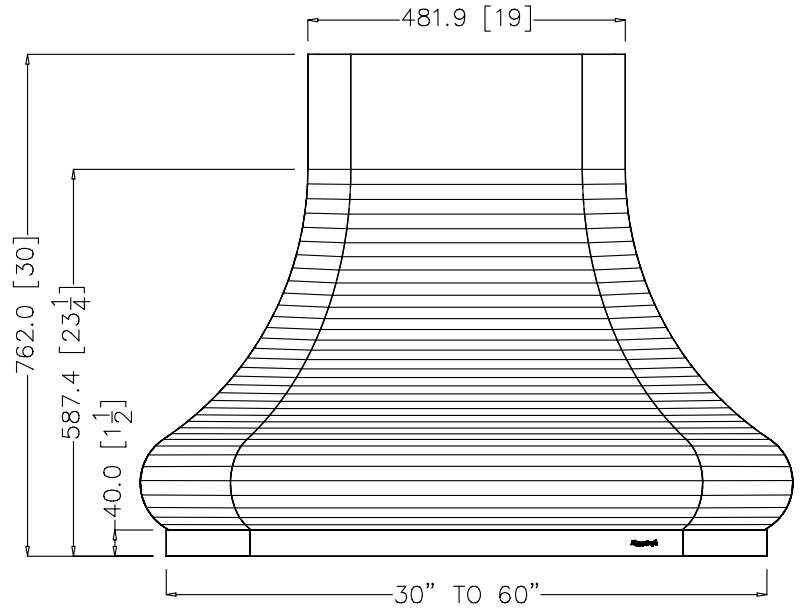

WM ROCOCO

ISO VIEW

FRONT VIEW

SIDE VIEW

TOP VIEW