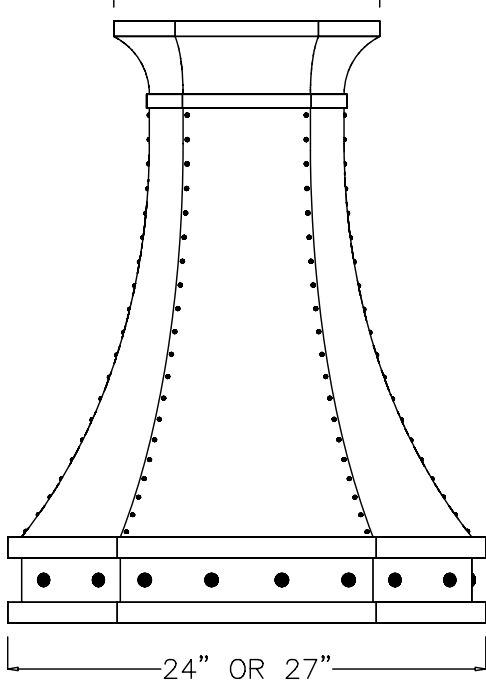

CM MIAMI

ISO VIEW

FRONT VIEW

381.4 [15]

SIDE VIEW

30" TO 60"

TOP VIEW