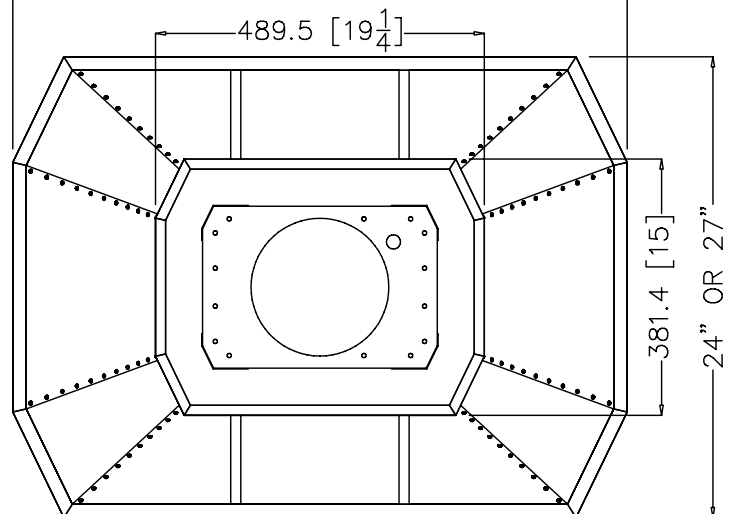

CM MIAMI

ISO VIEW

FRONT VIEW

381.4 [15]

SIDE VIEW

30" TO 60"

TOP VIEW