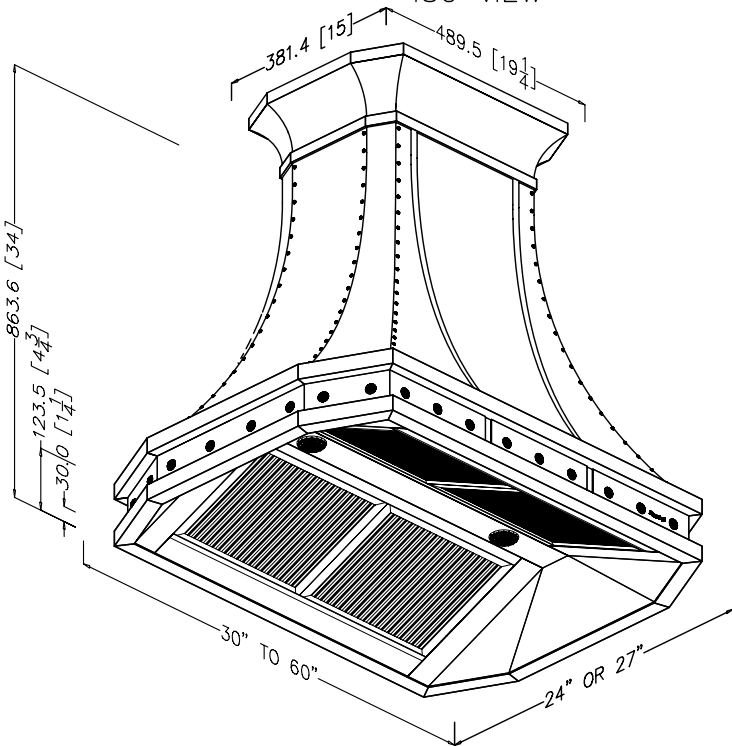

CM MIAMI

ISO VIEW

FRONT VIEW

381.4 [15]

SIDE VIEW

30" TO 60"

TOP VIEW