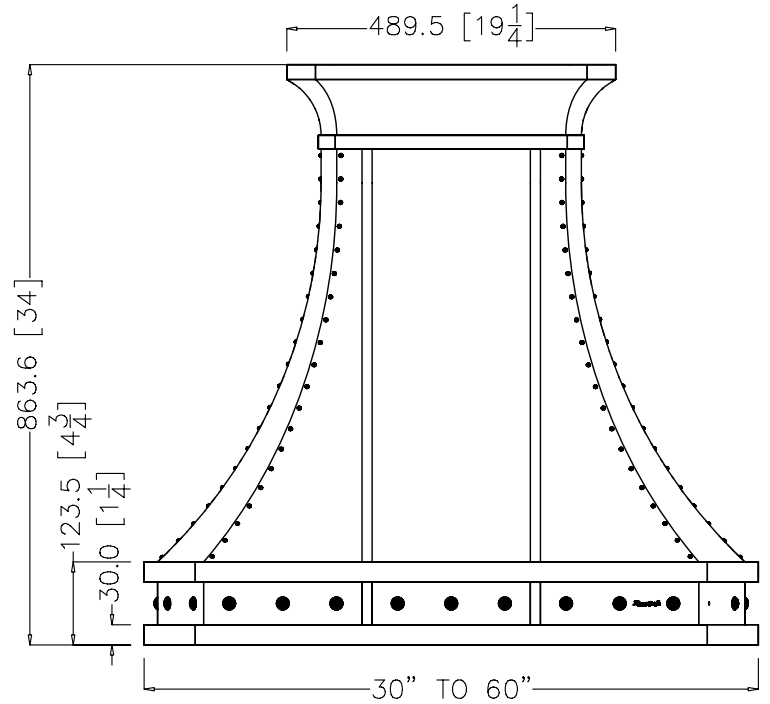

CM MIAMI

ISO VIEW

FRONT VIEW

381.4 [15]

SIDE VIEW

30" TO 60"

TOP VIEW