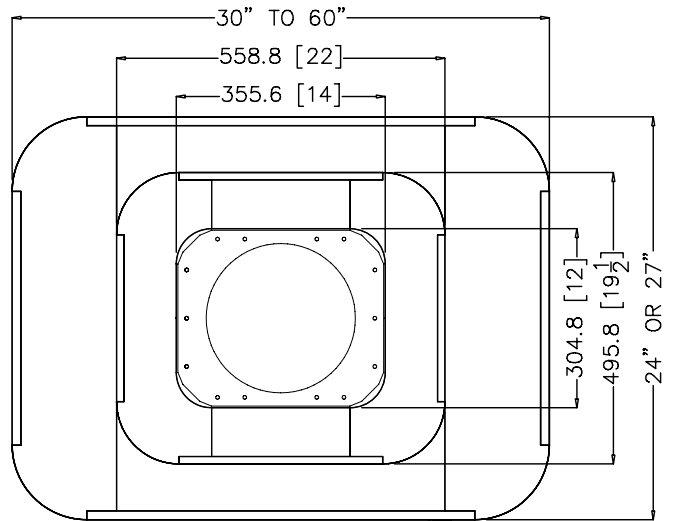

## CM BROADWAY

ISO VIEW

FRONT VIEW

304.8 [12]

SIDE VIEW

TOP VIEW