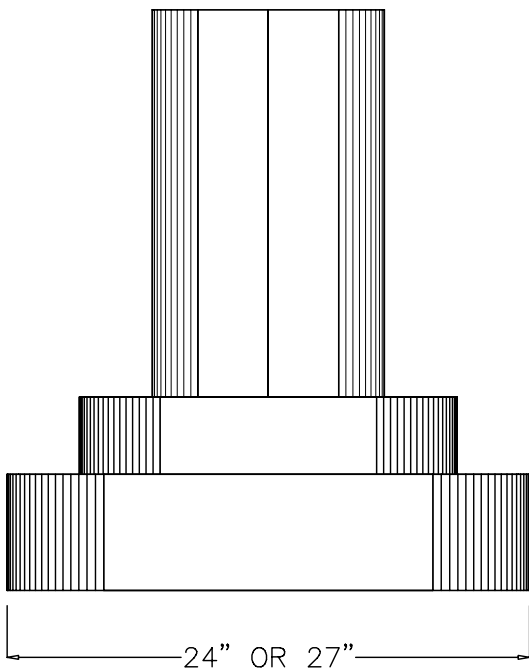

## CM BROADWAY

ISO VIEW

FRONT VIEW

304.8 [12]

SIDE VIEW

TOP VIEW