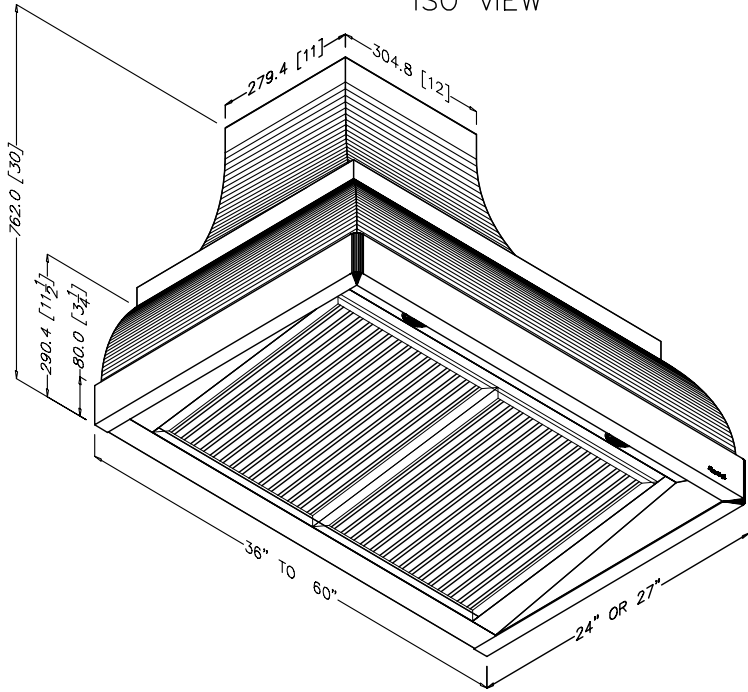

## WM BAROQUE

ISO VIEW

FRONT VIEW

SIDE VIEW

TOP VIEW