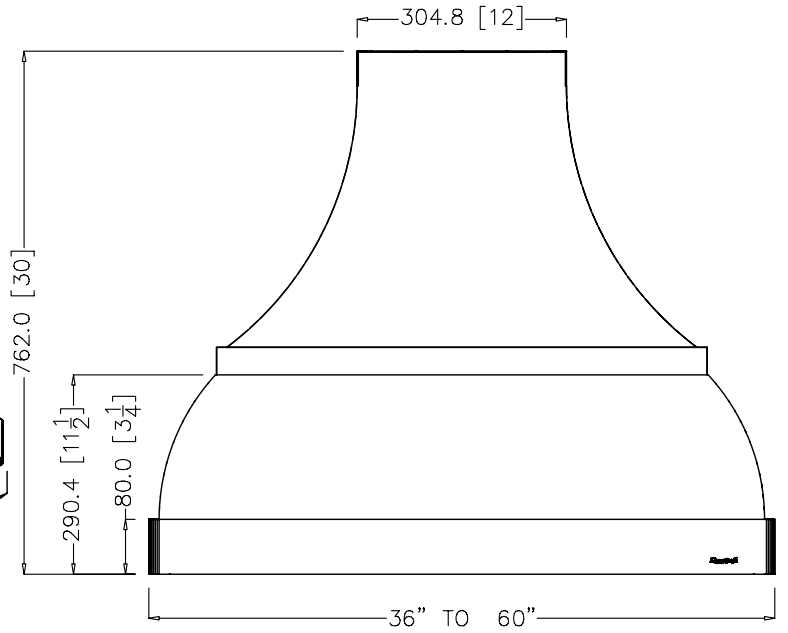

## WM BAROQUE

ISO VIEW

FRONT VIEW

SIDE VIEW

TOP VIEW