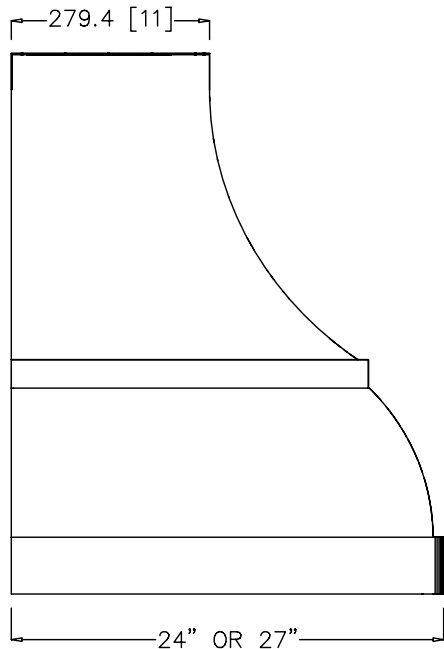

## WM BAROQUE

ISO VIEW

FRONT VIEW

SIDE VIEW

TOP VIEW