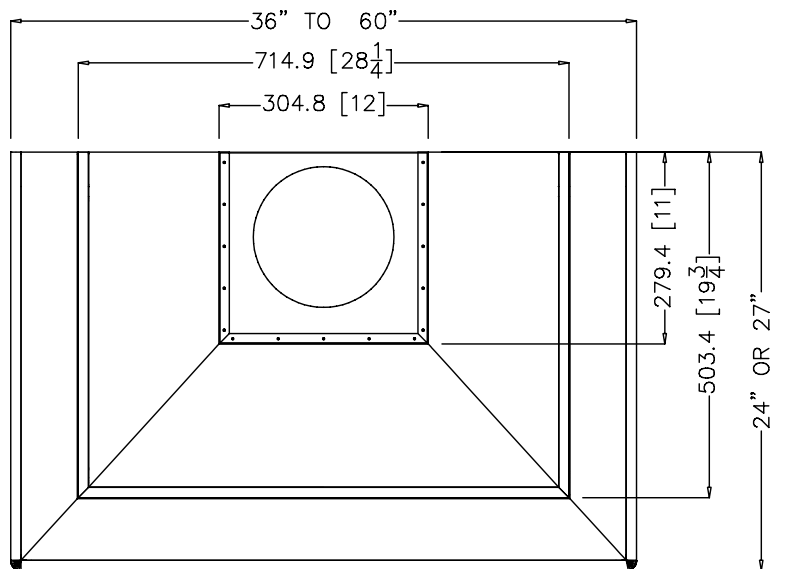

## WM BAROQUE

ISO VIEW

FRONT VIEW

SIDE VIEW

TOP VIEW