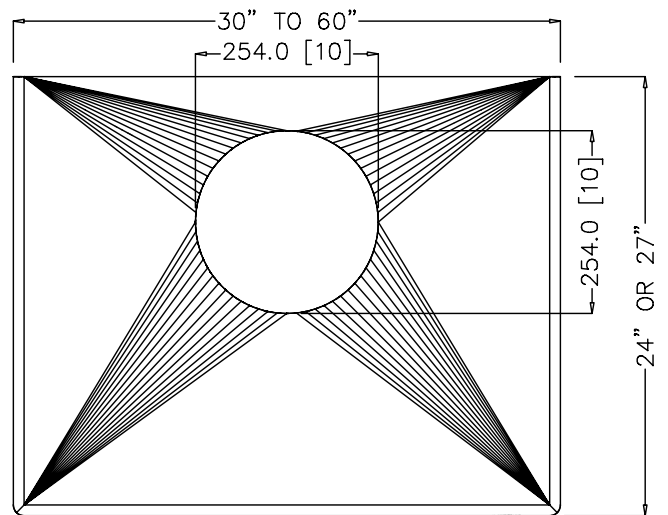

WM STACK

ISO VIEW

FRONT VIEW

SIDE VIEW

TOP VIEW