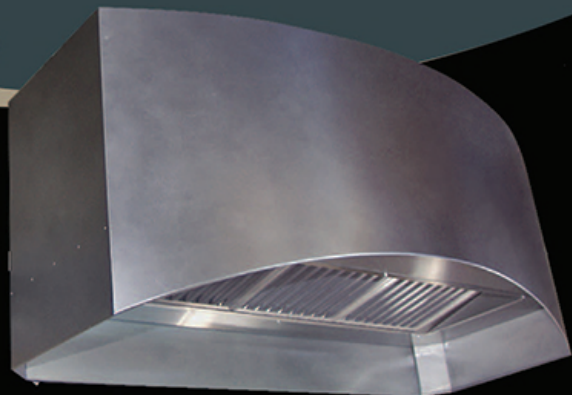

CONVEX HOOD

The smooth curved lines of our Convex Range Hoods add a more modern touch to your kitchen.