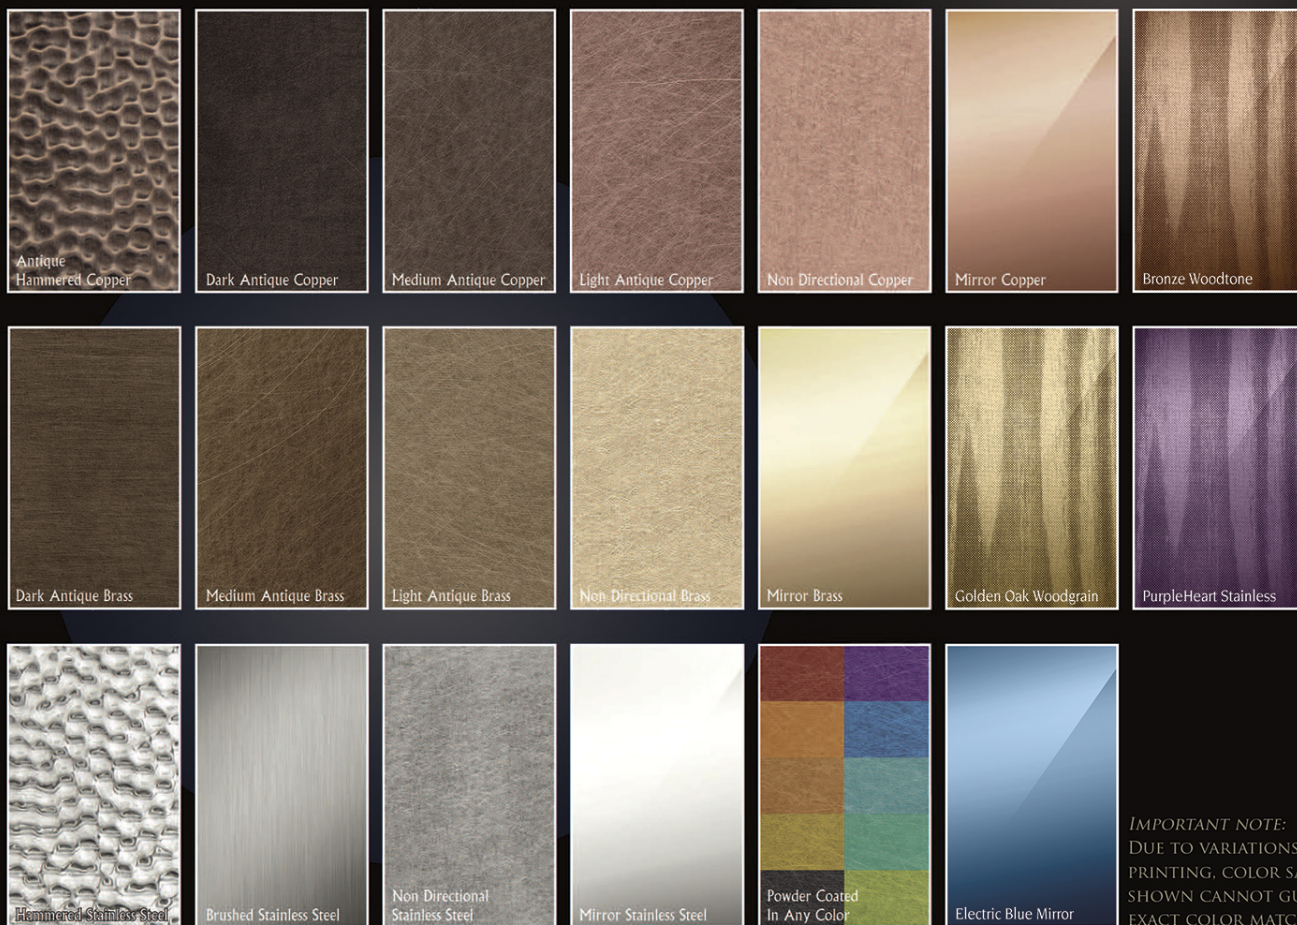

FINISHES

Design Excellence along with Superior Craftsmanship is what separates RangeCraft Range Hoods from all the other brands. RangeCraft offers a wide selection of metals and finishes to make each and every hood unique. Our most popular choices — copper, brass and stainless steel — are standard. However, we can customize variations of these metals to complement your particular design. Decorative color matching is another option... just give us a color sample to match your kitchen design. Create that “Old World” look and feel with hammered copper featuring decorative rivets and bands. Or, mix and match different metals to create a look that is truly unique.

IMPORTANT NOTE:
DUE TO VARIATIONS IN
PRINTING, COLOR SAMPLES
SHOWN CANNOT GUARANTEE
EXACT COLOR MATCH.