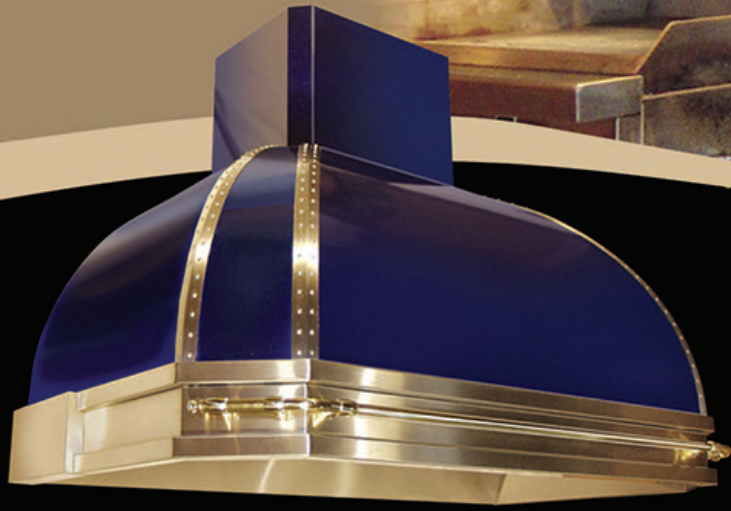

KOTLER

The Kotler family of range hoods is styled to combine traditional design style and practical function. Available seamed with "Old World" solid rivets or seamless corners. Dress it up with decorative bands!