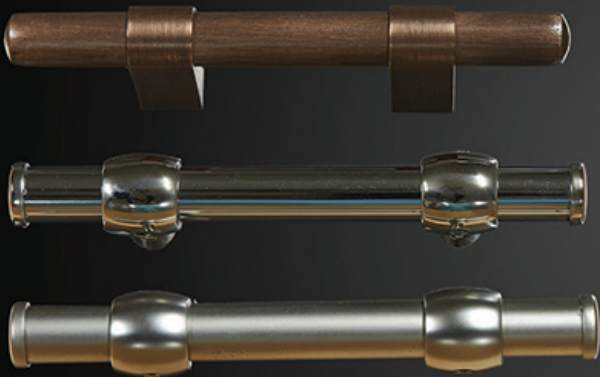

RangeCraft's chimney pot is made with copper and adds additional curb appeal to any home. Copper chimney pots are both functional and decorative. They extend the height of a chimney to improve a fireplace's draft, and let the exhaust out while keeping birds and other animals from entering the chimney.

The Pot Rack

Match your range hood with a Unique Pot Rack made in a matching hood color or metal scheme. This Pot Rack is an oval design but we can make it rectangular with rounded corners as well. Pot racks are available in Any Color or choose a metal combination such as copper, stainless steel or mirrored brass. Photo shown is Powder Coated Hunter Green with Mirrored Brass Trim.

DESIGN BY RAMONA PANUS

Backsplashes

HiLites Backsplashes are available in stainless steel, brass and copper much the same as the metal offering of RangeCraft range hoods. The stainless steel, brass and copper backsplashes feature blackened non-directional "swirling" effects. Applications include kitchen backsplash, vanities & wall art. Innovative backsplashes offer One of a Kind Design Details are easy to install, easy to clean and will match or complement your range hood metal

BUTTONS, POT RAILS, RIVETS & HANDLES

FINISHES

Design Excellence along with Superior Craftsmanship is what separates RangeCraft Range Hoods from all the other brands. RangeCraft offers a wide selection of metals and finishes to make each and every hood unique. Our most popular choices — copper, brass and stainless steel — are standard. However, we can customize variations of these metals to complement your particular design. Decorative color matching is another option... just give us a color sample to match your kitchen design. Create that “Old World” look and feel with hammered copper featuring decorative rivets and bands. Or, mix and match different metals to create a look that is truly unique.