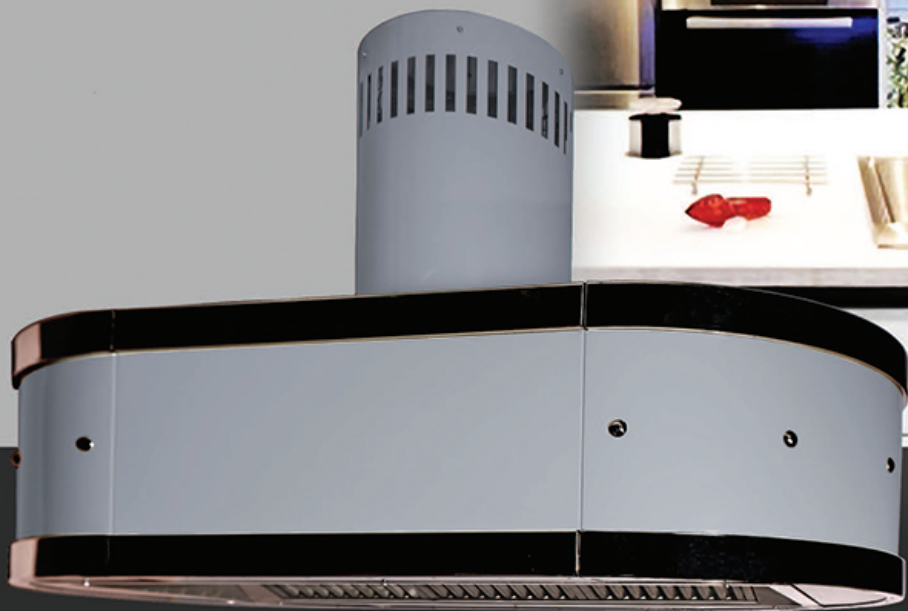

RangeCraft

Range Hoods Made To Order

HALO

Now offering an oval shaped hood with LED lighting which creates an elegant fixture in your kitchen. Any size width and height in copper, brass, stainless steel or can be powder coated in over 200 RAL colors.