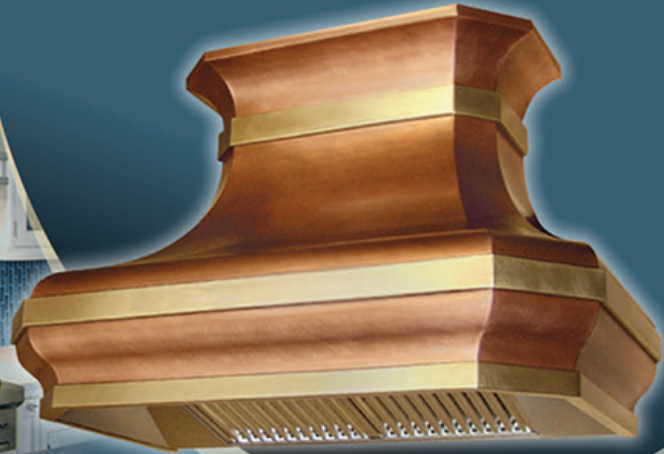

RangeCraft

Range Hoods Made To Order

We Manufacture Jewelry for the Kitchens of The Most Elegant Houses and Estates

ANY DESIGN | ANY MATERIAL | ANY FINISH

RangeCraft

Range Hoods Made To Order

Since 1972, RangeCraft has been a leading industry manufacturer of metal range hoods. RangeCraft specializes in high quality, custom designed hoods while offering a variety of classic designs.