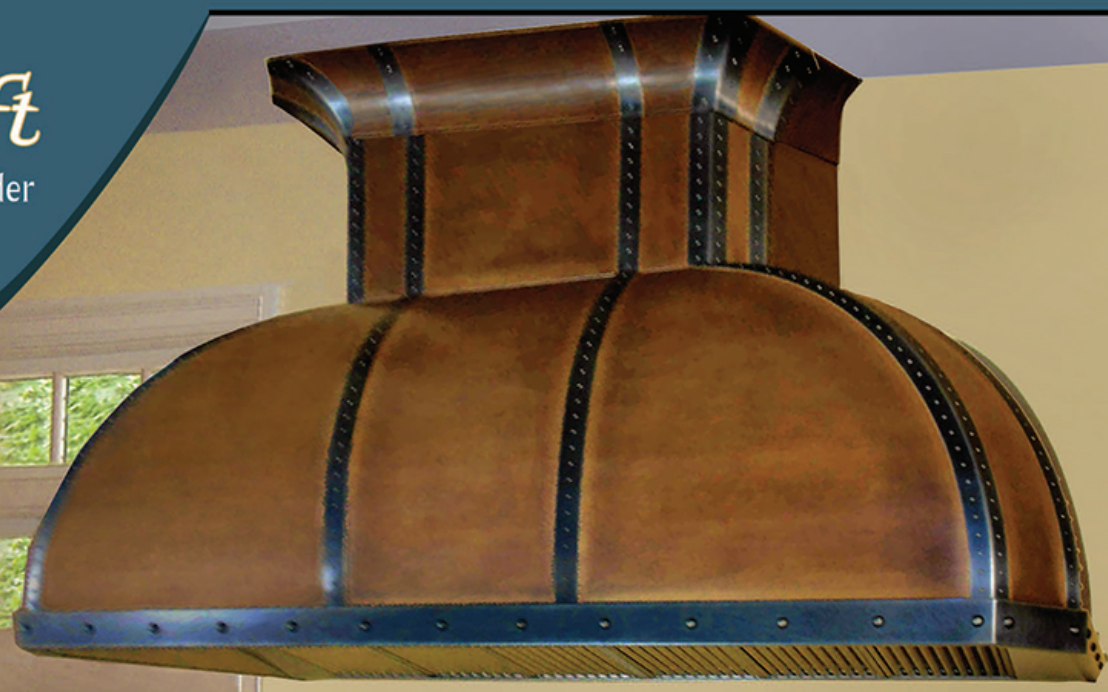

RangeCraft

Range Hoods Made To Order

HI-RISER TRIM LINE

The straight lines of our Trim-Line Range Hoods offer conventional looks with modern kitchen ventilation technology.

RangeCraft

Range Hoods Made To Order