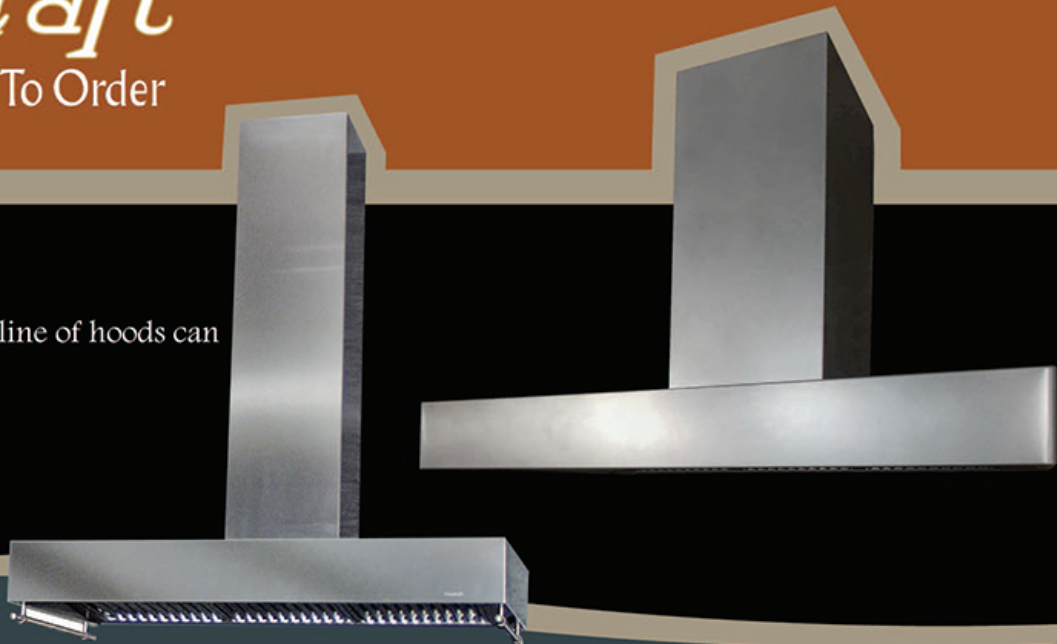

RangeCraft
Range Hoods Made To Order

VISER

Celebrate the unique lines fabricated in the Viser family of range hoods. Available with flat or rounded face.

RangeCraft

Range Hoods Made To Order

BOX HOOD

Featuring a modern design, this line of hoods can be made duct free as well!