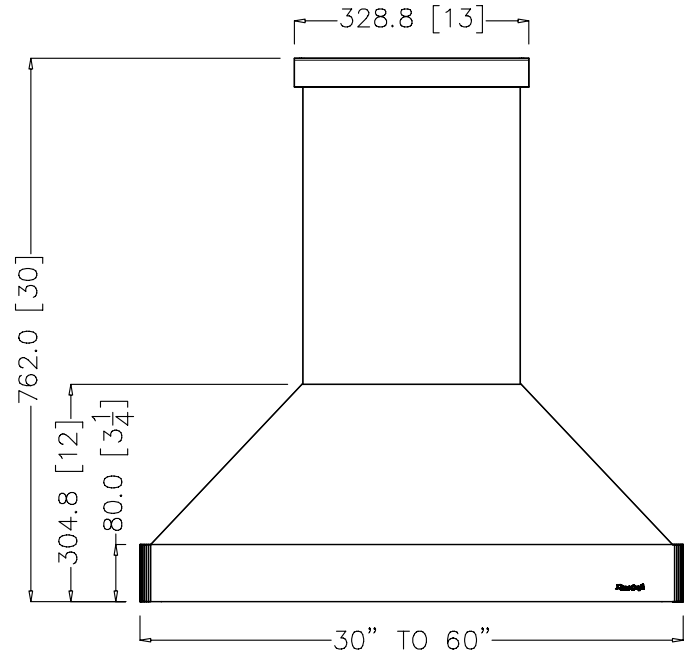

## CM HI-RISER DELUXE

ISO VIEW

FRONT VIEW

SIDE VIEW

TOP VIEW