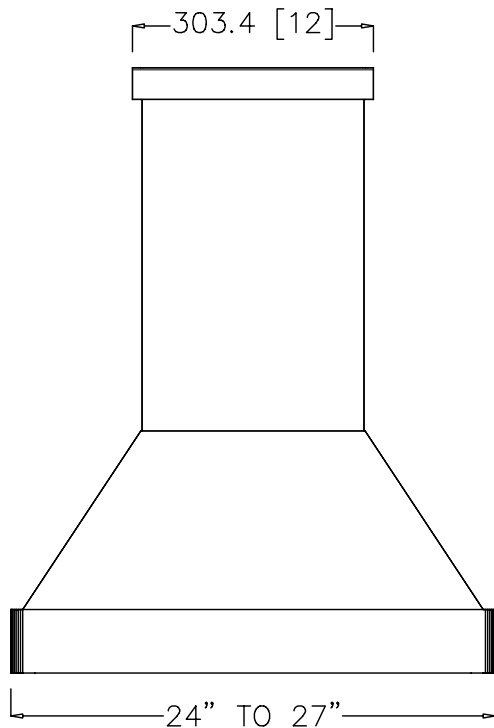

## CM HI-RISER DELUXE

ISO VIEW

FRONT VIEW

SIDE VIEW

TOP VIEW