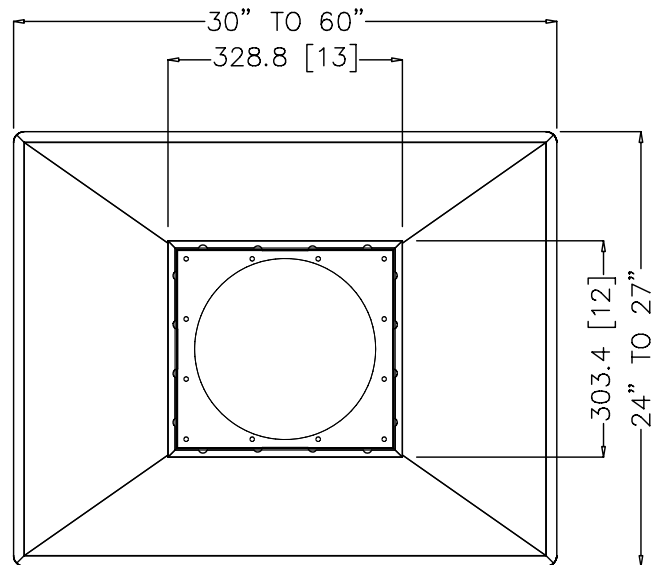

## CM HI-RISER DELUXE

ISO VIEW

FRONT VIEW

SIDE VIEW

TOP VIEW